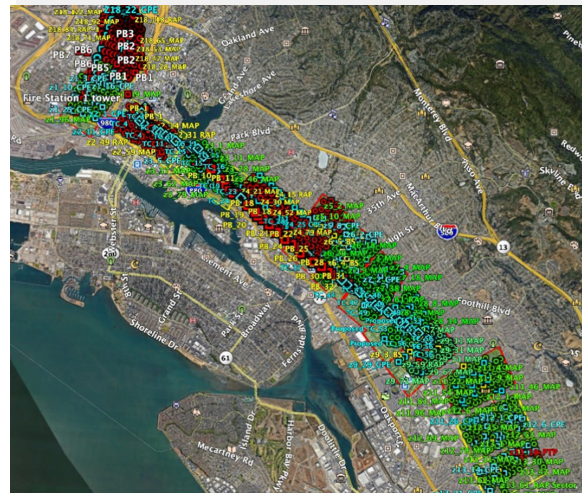

AT A GLANCE

HIGHLIGHTS

- 7 sq miles
- Over 100,000 clients
- 68.73 TB of data
- Over 15 high schools served
- Adoption of the Network