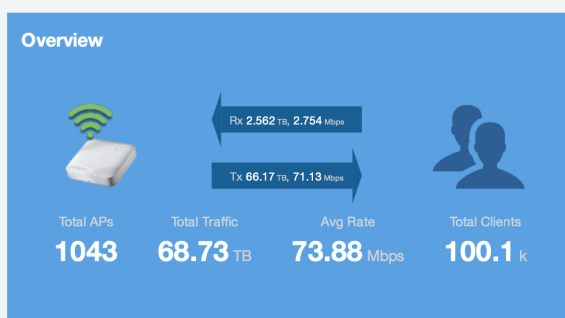

Network - Wireless Report

AP 1132 Switch All SSID All Radio All

Jan 01 2022 - Apr 01 2022