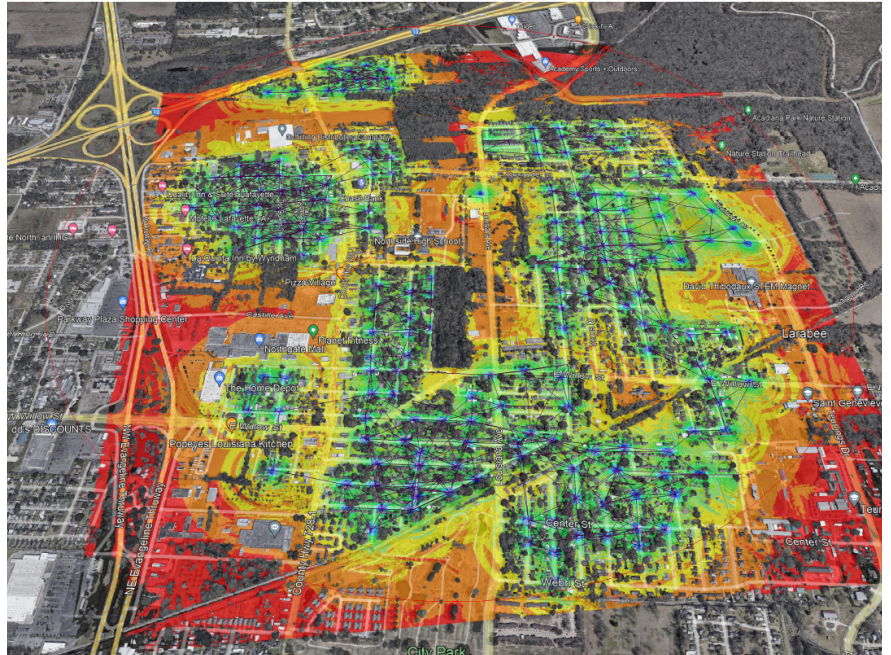

WI-FI FOR LAFAYETTE PARISH SCHOOL SYSTEM

LINK & LEARN

THE NETWORK

The goal of this project was to create a network to serve all of Lafayette Parish School System students 24/7. Partners in the community came together to create a filtered academic Wi-Fi network for students through LPSS.

IT TAKES A VILLAGE

The first phase of the project will cover approximately two square miles bringing connectivity to around 1,100 students.

SmartWAVE has designed the network utilizing over 200 RUCKUS Wi-Fi 6 outdoor access points and LUS fiber as the source of backhaul.